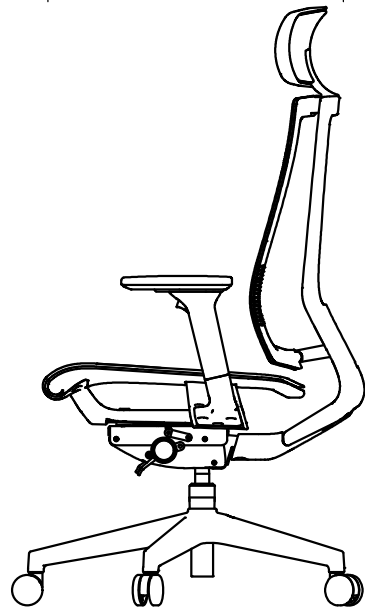

TOP VIEW

640

480

PERSPECTIVE VIEW

640/695

720(ø685)

FRONT VIEW

SIDE VIEW

Part List

8	Caster	DAW8-0201
7	Base	AON7-0201
6	Gas lift	B2-128-435212BBA
5	Mechanism	DAW6-2130
4	Seat	
3	Arm	GON4-0201/GON4-0211
2	Back	Mesh Back
1	Head	GON1
No	Name	Description

Title	G1_Air	
Model	G1_Air-조절_대	
Date	2018.10.02	
Designed by	Checked by	Approved by
	Unit	Scale
	mm	1 / 15