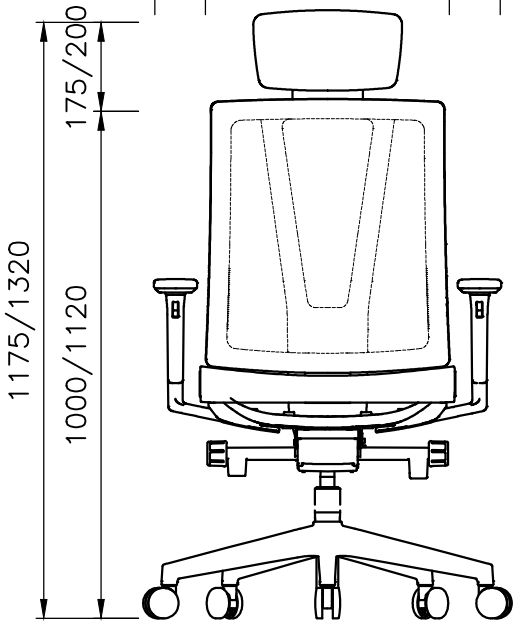

TOP VIEW

640

480

PERSPECTIVE VIEW

640/695

720(ø685)

FRONT VIEW

SIDE VIEW

Part List

8	Caster	DAW8-0201
7	Base	AON7-0201
6	Gas lift	B2-128-435212BBA
5	Mechanism	DAW6-2130
4	Seat	
3	Arm	GON4-0201/GON4-0211
2	Back	Mesh Back
1	Head	GON1
No	Name	Description

Title	G1_Air	
Model	G1_Air-조절_대	
Date	2018.10.02	
Designed by	Checked by	Approved by
	Unit	Scale
	mm	1 / 15