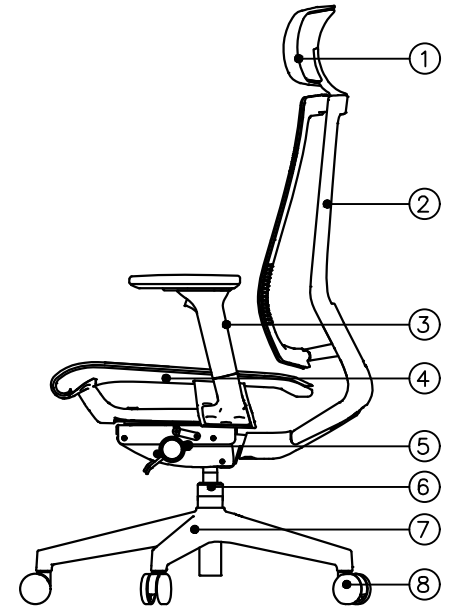

TOP VIEW

640

480

PERSPECTIVE VIEW

640/695

720(ø685)

FRONT VIEW

SIDE VIEW

Part List

8	Caster	DAW8-0201
7	Base	AON7-0201
6	Gas lift	B2-128-435212BBA
5	Mechanism	DAW6-2130
4	Seat	
3	Arm	GON4-0201/GON4-0211
2	Back	Mesh Back
1	Head	GON1
No	Name	Description

Title	G1_Air	
Model	G1_Air-조절_대	
Date	2018.10.02	
Designed by	Checked by	Approved by
	Unit	Scale
	mm	1 / 15